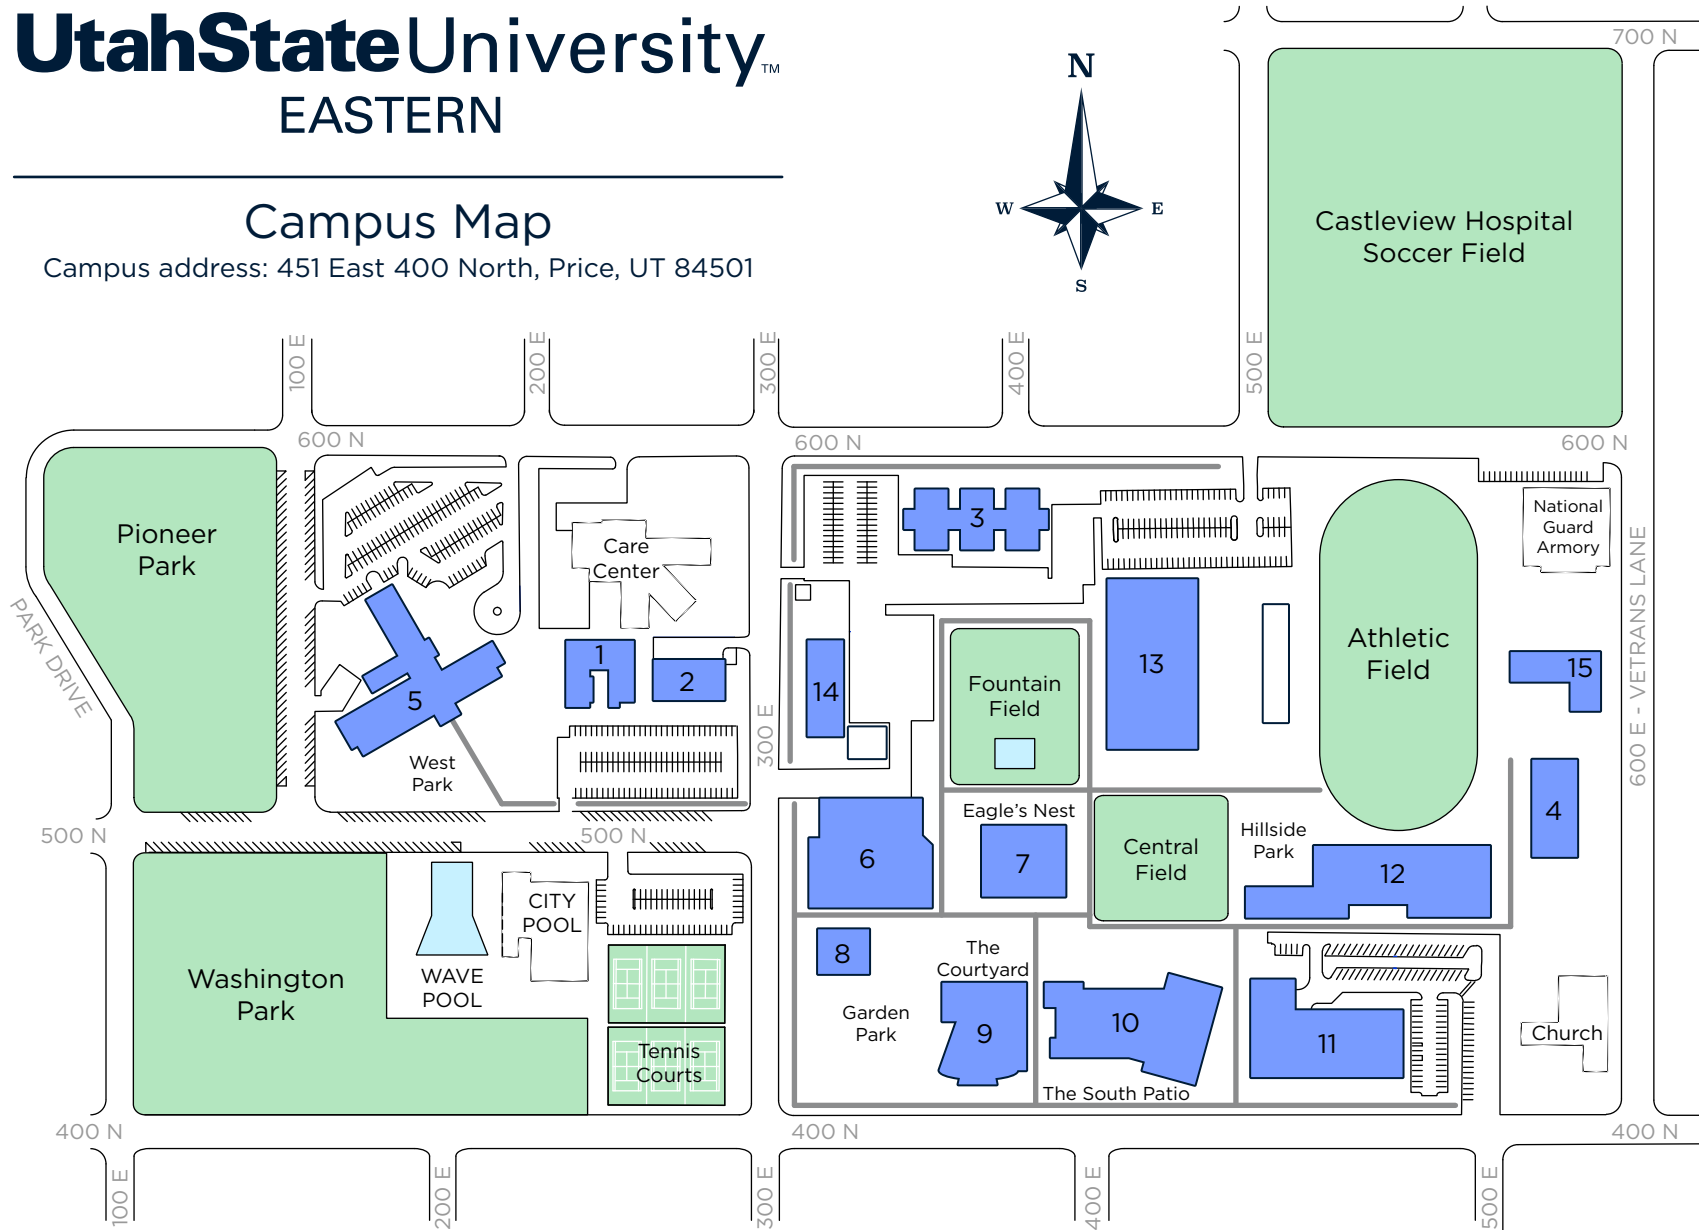

Utah State University™

EASTERN

Campus Map

Campus address: 451 East 400 North, Price, UT 84501

Number	Building Name	Abbreviation
1	Burtenshaw Hall	BUR
2	Tucker Hall	TKR
3	Aaron Jones Hall	AJ
4	Sessions Hall	SES
5	Western Instruction Building	WIB

Number	Building Name	Abbreviation
6	Jennifer Leavitt Student Center	JLSC
7	Library & Learning Commons	LLC
8	One Stop Student Services	OSSS
9	Geary Events Center	GEC
10	Central Instruction Building	CIB

Number	Building Name	Abbreviation
11	Reeves Building	RV
12	Bunnell-Dmitich Athletic Center	BDAC
13	McDonald Career Center	MCC
14	Campus Police/Motor Pool/Post Office	PUR
15	Campus Facilities/Maintenance	FAC